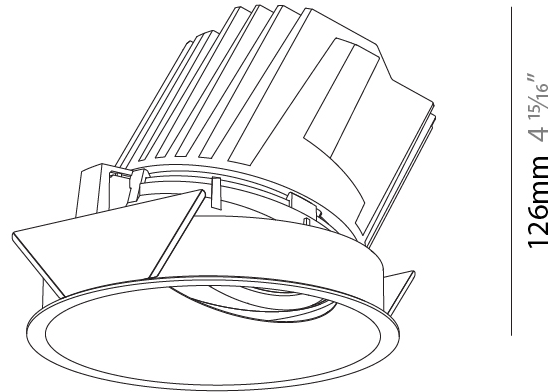

OPTICAL

Reflector°: 10
 Adjustability: Fixed

RATINGS AND CERTIFICATIONS

Certified By: Certified for North American Standards
 IP rating: IP20

126mm 4 15/16"

Ø 125mm 4 15/16"

Ø 139mm 5 1/2"

130mm 5 1/8" 140mm 5 1/2" 10 | 15mm 3/8" 9/16" 30° ↑